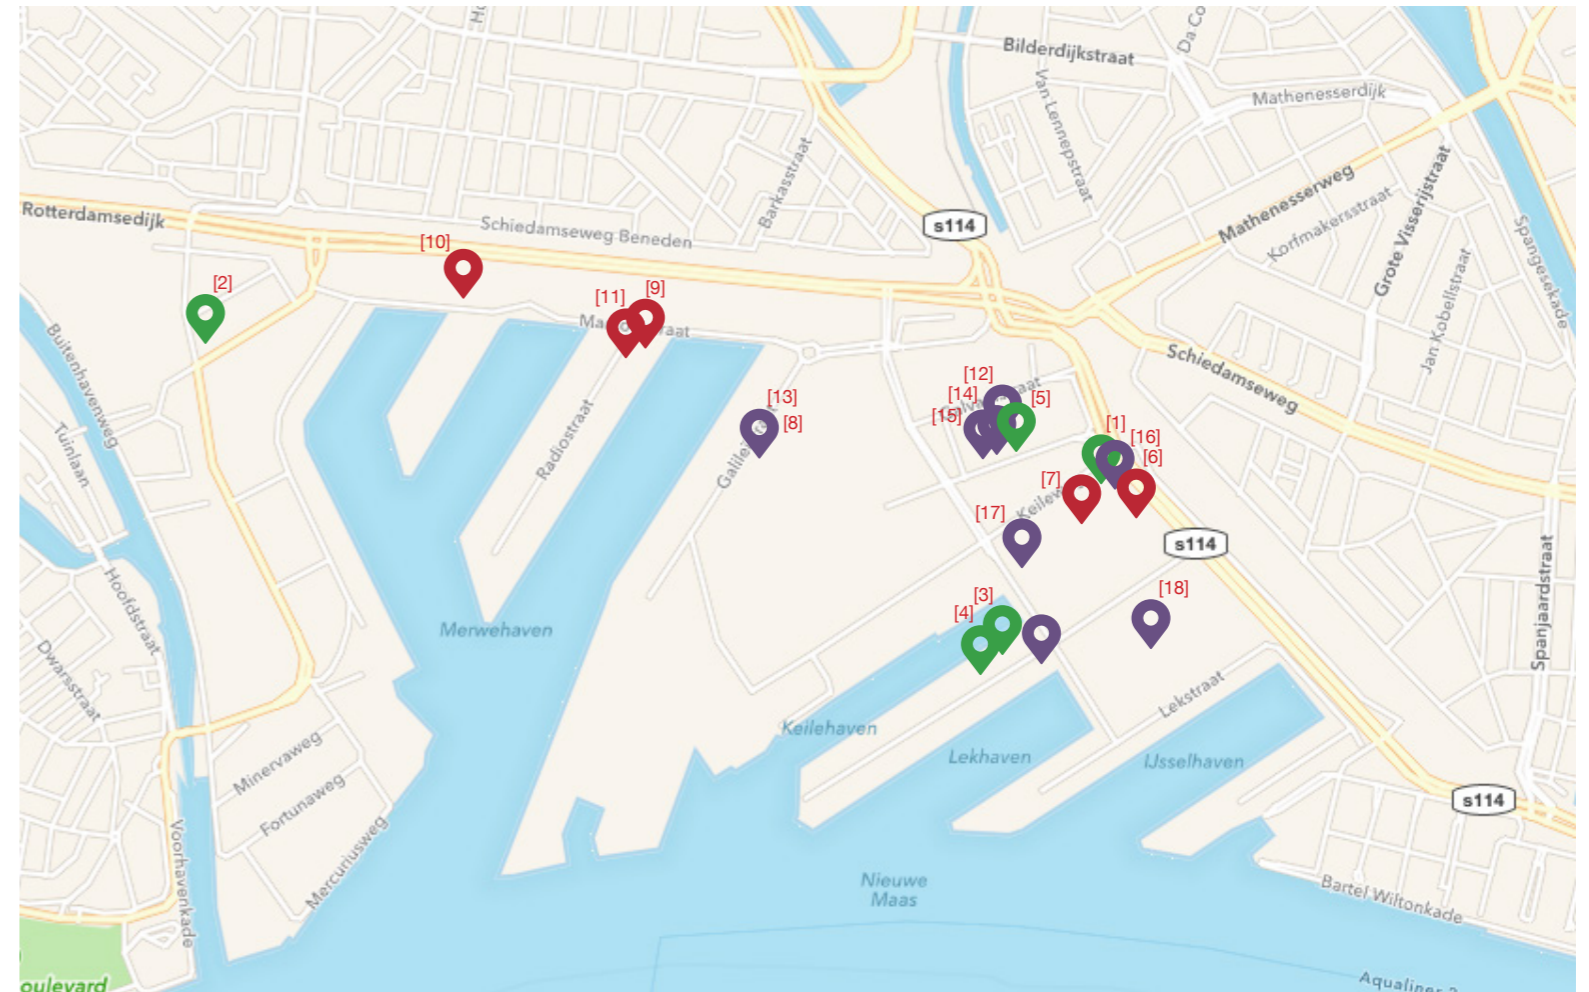

Harvestmap Makers in M4H

 PAINT [4] [6] [7] [9] [10] [16]	 FABRIC [1] [2] [14] [15]	 SCRAP METAL [3] [4] [6] [9] [10]	 (SCRAP) WOOD [1] [2] [3] [4] [6] [9] [12] [16] [18]
 PAPER [3] [6] [7] [10] [11] [14] [15] [16] [17]	 THREAD [1] [2] [14] [15]	 CARDBOARD [3] [6] [8] [9] [10] [11] [12] [16] [17]	 PLASTERBOARD [6] [7] [16]
 ISOLATION MATERIAL [4] [12]	 POLYESTER [3] [6] [7] [9] [10] [12] [13] [16] [18]	 ACRYLAAT [7] [10] [12] [13]	 SOLID SURFACE [5]
 WIRES [2] [4] [16]	 STYROFOAM [2] [3] [7] [12] [16]	 SAWDUST [1] [2] [3] [4] [6] [9] [12] [16] [18]	 BAMBOO [12]
 STONE [4] [18]	 PE FOAM [12]	 MDF [4] [12] [16]	 EPOXY [8] [13]

- [1] 📍 Meesterlijk Stofferen
 - [2] 📍 Spyrka Meubels
 - [3] 📍 Sant & Steenland
 - [4] 📍 Woodwave
 - [5] 📍 M2M Solids
 - [6] 📍 Daan Roozegaarde
 - [7] 📍 Joep van Lieshout
 - [8] 📍 Sabine Marcelis
 - [9] 📍 Werkplaats De Rijk
 - [10] 📍 Makkink & Bey
 - [11] 📍 Richard Hutten
 - [12] 📍 Snijlab
 - [13] 📍 S.T.R.S.
 - [14] 📍 Rumoer
 - [15] 📍 Cygoat Design
 - [16] 📍 Keilewerf
 - [17] 📍 Papier werkplaats
 - [18] 📍 Solid Shapes
-
- 📍 FURNITURE
 - 📍 ARTIST
 - 📍 EXTERNAL PRODUCTION